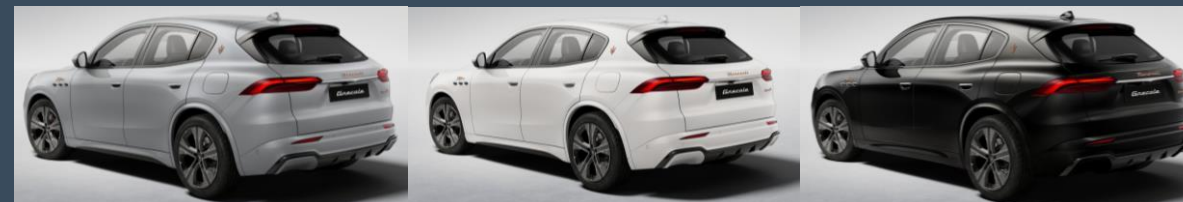

Eksteriørfarger

Utstysgrad: Folgore

	PRIS
Solid Paint, Bianco	0
Metallic paint, Blu Intenso, Grigio Lava, Bianco Astro, Nero Tempesta	0
Furiserie spesiallakk: Bronzo Matte Grigio Lava Matte Blu Atmosfera Rame Folgore	222 000

«Furiserie-skreddersøm» med helt unike tilvalg av farger og materialer. Lenger leveringstid må påregnes. Flere farger lanseres i løpet av bilens levetid.