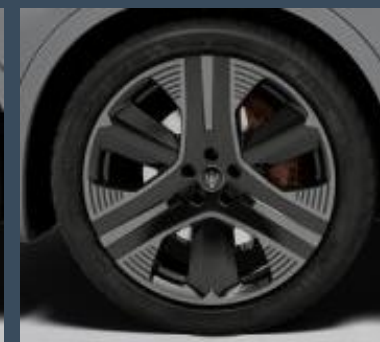

21" Lampo design

Merk: Større felger og tungt utstyr med høy vekt påvirker rekkevidden med opptil 70 km.

Eksempel, 21 tommer felger -43 km, Panorama glasstak -5 km. Andre tilvalg med mindre utslag. Se online konfiguratoren for eksakte tall.

* Gjelder kun servicepunkter Billingsstad, Bergen, Trondheim og Stavanger

** Reise fra Oslo, visning/tour, reiseleder fra Formula, 1 overnatting, mat og drikke. Dato settes når grupper er fullbooket. (10 pers min.)